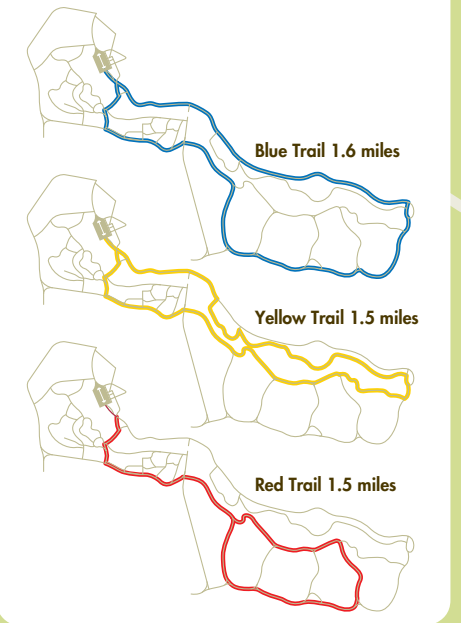

West Deer Creek Canyon Road

Entrance Drive

Overflow Parking

Facilities

- 01 Amphitheater
- 02 Butterflies at Chatfield
(9 a.m. – 3 p.m., May – September)
Requires Separate Admission Ticket
- 03 Community Supported Agriculture Washstand
- 04 Deer Creek Discovery Children's Play Area
- 05 Deer Creek School
- 06 Deer Creek Stables
- 07 Earl J. Sinnamon Visitor Center
- 08 Green Farm Barn
- 09 Greenhouse and Maintenance (Staff Only)
- 10 Hildebrand Ranch
- 11 Outdoor Chapel
- 12 Polly Steele Center
- 13 Wayne G. Christian Building (Staff Office)
- 14 Yurt

Gardens

- 15 Carol Gossard Colorado Native Plant Garden
- 16 Community Supported Agriculture Fields
- 17 Corn Maze (September – October)
Pumpkin Patch (During Pumpkin Festival in October)
- 18 Cut Flower Garden
- 19 Dye Garden
- 20 Herb Garden
- 21 Kim Sterne Survival Garden
- 22 Lavender Garden
- 23 Market Garden
- 24 Mary Washburne Orchard
- 25 Prairie Garden
- 26 Prairie Garden Terrace

Trails

- 27 Conners Family Trail
- 28 Dora & Pauline Robert Riparian Trail
- 29 Moras L. Shubert Wetlands Trail

Symbol Key

- Restrooms
- Water
- North
- Wildlife Observation Blind

Marked hiking trails

bridge not wheelchair accessible

bridge not wheelchair accessible

1/4 mile